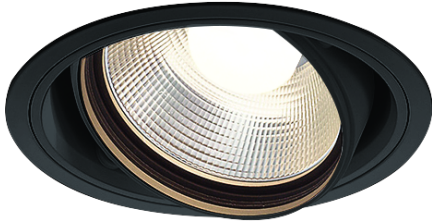

Item no. DD136-2860B9035

Series Name: Cledy versa R-G (DD136)

Installation	Recessed mount
Type	Cledy versa R-G (DD136)
Fixture wattage	28W
Beam angle	74 deg
Color Temp.	3500K
CRI	Ra>90
Luminous	2874 lm
Body	Die-cast aluminum alloy
Body finish	N/A
Trim finish	Black
Reflector finish	N/A
IP Rate	IP20
Light source	COB module
Input Voltage	AC220~240V
Dimming Type	Non-Dimmable
Certificate	CE, CCC
Cut Hole	100mm