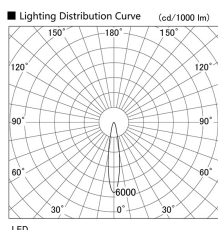

Item no. DD136-2620B9035

Series Name: Cledy versa R-G (DD136)

Installation	Recessed mount
Type	Cledy versa R-G (DD136)
Fixture wattage	23W
Beam angle	18 deg
Color Temp.	3500K
CRI	Ra>90
Luminous	2656 lm
Body	Die-cast aluminum alloy
Body finish	N/A
Trim finish	Black
Reflector finish	N/A
IP Rate	IP20
Light source	COB module
Input Voltage	AC220~240V
Dimming Type	Non-Dimmable
Certificate	CE, CCC
Cut Hole	100mm