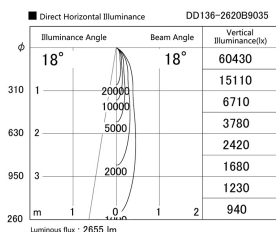

Item no. DD136-2620B9035

Series Name: Cledy versa R-G (DD136)

Installation	Recessed mount
Type	Cledy versa R-G (DD136)
Fixture wattage	23W
Beam angle	18 deg
Color Temp.	3500K
CRI	Ra>90
Luminous	2656 lm
Body	Die-cast aluminum alloy
Body finish	N/A
Trim finish	Black
Reflector finish	N/A
IP Rate	IP20
Light source	COB module
Input Voltage	AC220~240V
Dimming Type	Non-Dimmable
Certificate	CE, CCC
Cut Hole	100mm