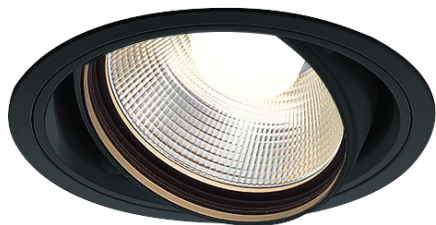

Item no. DD136-2620B9035

Series Name: Cledy versa R-G (DD136)

Installation	Recessed mount
Type	Cledy versa R-G (DD136)
Fixture wattage	23W
Beam angle	18 deg
Color Temp.	3500K
CRI	Ra>90
Luminous	2656 lm
Body	Die-cast aluminum alloy
Body finish	N/A
Trim finish	Black
Reflector finish	N/A
IP Rate	IP20
Light source	COB module
Input Voltage	AC220~240V
Dimming Type	Non-Dimmable
Certificate	CE, CCC
Cut Hole	100mm