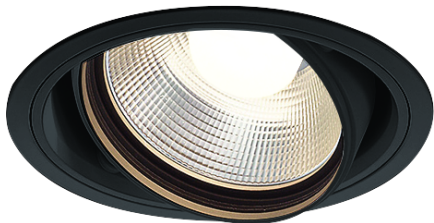

Item no. DD136-2660B9035

Series Name: Cledy versa R-G (DD136)

Installation	Recessed mount
Type	Cledy versa R-G (DD136)
Fixture wattage	23W
Beam angle	74 deg
Color Temp.	3500K
CRI	Ra>90
Luminous	2500 lm
Body	Die-cast aluminum alloy
Body finish	N/A
Trim finish	Black
Reflector finish	N/A
IP Rate	IP20
Light source	COB module
Input Voltage	AC220~240V
Dimming Type	Non-Dimmable
Certificate	CE, CCC
Cut Hole	100mm