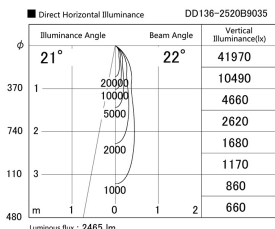

Item no. DD136-2520B9035

Series Name: Cledy versa R-G (DD136)

Installation	Recessed mount
Type	Cledy versa R-G (DD136)
Fixture wattage	23W
Beam angle	22 deg
Color Temp.	3500K
CRI	Ra>90
Luminous	2464 lm
Body	Die-cast aluminum alloy
Body finish	N/A
Trim finish	Black
Reflector finish	N/A
IP Rate	IP20
Light source	COB module
Input Voltage	AC220~240V
Dimming Type	Non-Dimmable
Certificate	CE, CCC
Cut Hole	100mm