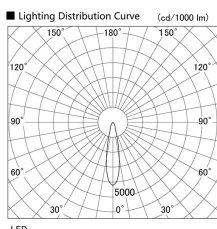

Item no. DD136-2520B9035

Series Name: Cledy versa R-G (DD136)

Installation	Recessed mount
Type	Cledy versa R-G (DD136)
Fixture wattage	23W
Beam angle	22 deg
Color Temp.	3500K
CRI	Ra>90
Luminous	2464 lm
Body	Die-cast aluminum alloy
Body finish	N/A
Trim finish	Black
Reflector finish	N/A
IP Rate	IP20
Light source	COB module
Input Voltage	AC220~240V
Dimming Type	Non-Dimmable
Certificate	CE, CCC
Cut Hole	100mm