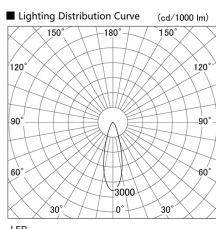

Item no. DD136-2530B9035

Series Name: Cledy versa R-G (DD136)

Installation	Recessed mount
Type	Cledy versa R-G (DD136)
Fixture wattage	23W
Beam angle	30 deg
Color Temp.	3500K
CRI	Ra>90
Luminous	2447 lm
Body	Die-cast aluminum alloy
Body finish	N/A
Trim finish	Black
Reflector finish	N/A
IP Rate	IP20
Light source	COB module
Input Voltage	AC220~240V
Dimming Type	Non-Dimmable
Certificate	CE, CCC
Cut Hole	100mm