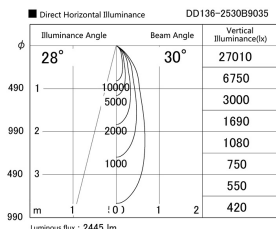

Item no. DD136-2530B9035

Series Name: Cledy versa R-G (DD136)

Installation	Recessed mount
Type	Cledy versa R-G (DD136)
Fixture wattage	23W
Beam angle	30 deg
Color Temp.	3500K
CRI	Ra>90
Luminous	2447 lm
Body	Die-cast aluminum alloy
Body finish	N/A
Trim finish	Black
Reflector finish	N/A
IP Rate	IP20
Light source	COB module
Input Voltage	AC220~240V
Dimming Type	Non-Dimmable
Certificate	CE, CCC
Cut Hole	100mm