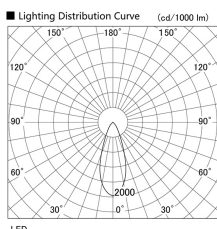

Item no. DD136-2540B9035

Series Name: Cledy versa R-G (DD136)

Installation	Recessed mount
Type	Cledy versa R-G (DD136)
Fixture wattage	23W
Beam angle	38 deg
Color Temp.	3500K
CRI	Ra>90
Luminous	2392 lm
Body	Die-cast aluminum alloy
Body finish	N/A
Trim finish	Black
Reflector finish	N/A
IP Rate	IP20
Light source	COB module
Input Voltage	AC220~240V
Dimming Type	Non-Dimmable
Certificate	CE, CCC
Cut Hole	100mm