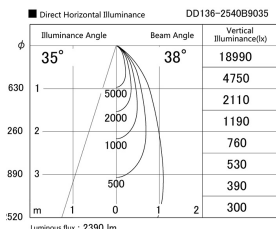

Item no. DD136-2540B9035

Series Name: Cledy versa R-G (DD136)

Installation	Recessed mount
Type	Cledy versa R-G (DD136)
Fixture wattage	23W
Beam angle	38 deg
Color Temp.	3500K
CRI	Ra>90
Luminous	2392 lm
Body	Die-cast aluminum alloy
Body finish	N/A
Trim finish	Black
Reflector finish	N/A
IP Rate	IP20
Light source	COB module
Input Voltage	AC220~240V
Dimming Type	Non-Dimmable
Certificate	CE, CCC
Cut Hole	100mm