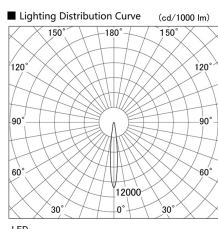

Item no. DD136-2015B9035

Series Name: Cledy versa R-G (DD136)

Installation	Recessed mount
Type	Cledy versa R-G (DD136)
Fixture wattage	20W
Beam angle	12 deg
Color Temp.	3500K
CRI	Ra>90
Luminous	1979 lm
Body	Die-cast aluminum alloy
Body finish	N/A
Trim finish	Black
Reflector finish	N/A
IP Rate	IP20
Light source	COB module
Input Voltage	AC220~240V
Dimming Type	Non-Dimmable
Certificate	CE, CCC
Cut Hole	100mm