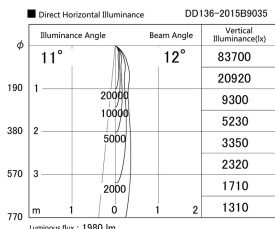

Item no. DD136-2015B9035

Series Name: Cledy versa R-G (DD136)

Installation	Recessed mount
Type	Cledy versa R-G (DD136)
Fixture wattage	20W
Beam angle	12 deg
Color Temp.	3500K
CRI	Ra>90
Luminous	1979 lm
Body	Die-cast aluminum alloy
Body finish	N/A
Trim finish	Black
Reflector finish	N/A
IP Rate	IP20
Light source	COB module
Input Voltage	AC220~240V
Dimming Type	Non-Dimmable
Certificate	CE, CCC
Cut Hole	100mm