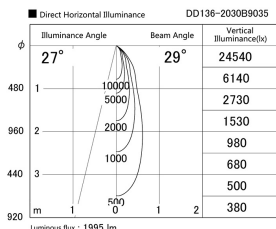

Item no. DD136-2030B9035

Series Name: Cledy versa R-G (DD136)

Installation	Recessed mount
Type	Cledy versa R-G (DD136)
Fixture wattage	20W
Beam angle	29 deg
Color Temp.	3500K
CRI	Ra>90
Luminous	1993 lm
Body	Die-cast aluminum alloy
Body finish	N/A
Trim finish	Black
Reflector finish	N/A
IP Rate	IP20
Light source	COB module
Input Voltage	AC220~240V
Dimming Type	Non-Dimmable
Certificate	CE, CCC
Cut Hole	100mm