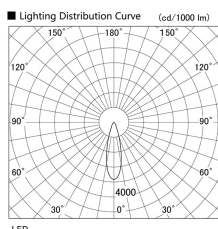

Item no. DD136-2030B9035

Series Name: Cledy versa R-G (DD136)

Installation	Recessed mount
Type	Cledy versa R-G (DD136)
Fixture wattage	20W
Beam angle	29 deg
Color Temp.	3500K
CRI	Ra>90
Luminous	1993 lm
Body	Die-cast aluminum alloy
Body finish	N/A
Trim finish	Black
Reflector finish	N/A
IP Rate	IP20
Light source	COB module
Input Voltage	AC220~240V
Dimming Type	Non-Dimmable
Certificate	CE, CCC
Cut Hole	100mm