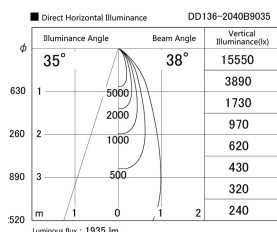

Item no. DD136-2040B9035

Series Name: Cledy versa R-G (DD136)

Installation	Recessed mount
Type	Cledy versa R-G (DD136)
Fixture wattage	20W
Beam angle	38 deg
Color Temp.	3500K
CRI	Ra>90
Luminous	1673 lm
Body	Die-cast aluminum alloy
Body finish	N/A
Trim finish	Black
Reflector finish	N/A
IP Rate	IP20
Light source	COB module
Input Voltage	AC220~240V
Dimming Type	Non-Dimmable
Certificate	CE, CCC
Cut Hole	100mm