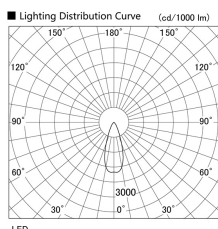

Item no. DD136-2040B9035

Series Name: Cledy versa R-G (DD136)

Installation	Recessed mount
Type	Cledy versa R-G (DD136)
Fixture wattage	20W
Beam angle	38 deg
Color Temp.	3500K
CRI	Ra>90
Luminous	1673 lm
Body	Die-cast aluminum alloy
Body finish	N/A
Trim finish	Black
Reflector finish	N/A
IP Rate	IP20
Light source	COB module
Input Voltage	AC220~240V
Dimming Type	Non-Dimmable
Certificate	CE, CCC
Cut Hole	100mm