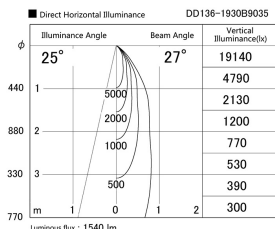

Item no. DD136-1930B9035

Series Name: Cledy versa R-G (DD136)

Installation	Recessed mount
Type	Cledy versa R-G (DD136)
Fixture wattage	18.6W
Beam angle	27 deg
Color Temp.	3500K
CRI	Ra>90
Luminous	1541 lm
Body	Die-cast aluminum alloy
Body finish	N/A
Trim finish	Black
Reflector finish	N/A
IP Rate	IP20
Light source	COB module
Input Voltage	AC220~240V
Dimming Type	Non-Dimmable
Certificate	CE, CCC
Cut Hole	100mm