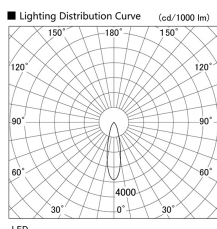

Item no. DD136-1930B9035

Series Name: Cledy versa R-G (DD136)

Installation	Recessed mount
Type	Cledy versa R-G (DD136)
Fixture wattage	18.6W
Beam angle	27 deg
Color Temp.	3500K
CRI	Ra>90
Luminous	1541 lm
Body	Die-cast aluminum alloy
Body finish	N/A
Trim finish	Black
Reflector finish	N/A
IP Rate	IP20
Light source	COB module
Input Voltage	AC220~240V
Dimming Type	Non-Dimmable
Certificate	CE, CCC
Cut Hole	100mm