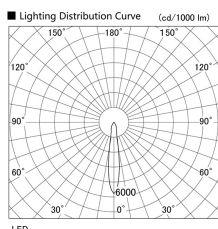

Item no. DD136-1115B9035

Series Name: Cledy versa R-G (DD136)

Installation	Recessed mount
Type	Cledy versa R-G (DD136)
Fixture wattage	10.5W
Beam angle	17 deg
Color Temp.	3500K
CRI	Ra>90
Luminous	1003 lm
Body	Die-cast aluminum alloy
Body finish	N/A
Trim finish	Black
Reflector finish	N/A
IP Rate	IP20
Light source	COB module
Input Voltage	AC220~240V
Dimming Type	Non-Dimmable
Certificate	CE, CCC
Cut Hole	100mm