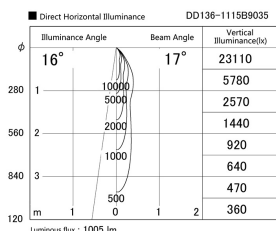

Item no. DD136-1115B9035

Series Name: Cledy versa R-G (DD136)

Installation	Recessed mount
Type	Cledy versa R-G (DD136)
Fixture wattage	10.5W
Beam angle	17 deg
Color Temp.	3500K
CRI	Ra>90
Luminous	1003 lm
Body	Die-cast aluminum alloy
Body finish	N/A
Trim finish	Black
Reflector finish	N/A
IP Rate	IP20
Light source	COB module
Input Voltage	AC220~240V
Dimming Type	Non-Dimmable
Certificate	CE, CCC
Cut Hole	100mm