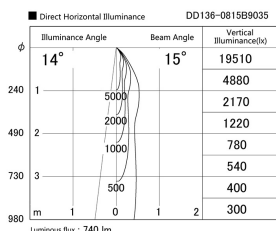

Item no. DD136-0815B9035

Series Name: Cledy versa R-G (DD136)

Installation	Recessed mount
Type	Cledy versa R-G (DD136)
Fixture wattage	7.5W
Beam angle	17 deg
Color Temp.	3500K
CRI	Ra>90
Luminous	647 lm
Body	Die-cast aluminum alloy
Body finish	N/A
Trim finish	Black
Reflector finish	N/A
IP Rate	IP20
Light source	COB module
Input Voltage	AC220~240V
Dimming Type	Non-Dimmable
Certificate	CE, CCC
Cut Hole	100mm