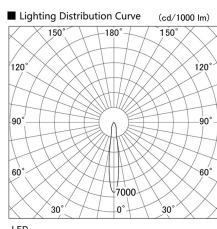

Item no. DD136-0815B9035

Series Name: Cledy versa R-G (DD136)

Installation	Recessed mount
Type	Cledy versa R-G (DD136)
Fixture wattage	7.5W
Beam angle	17 deg
Color Temp.	3500K
CRI	Ra>90
Luminous	647 lm
Body	Die-cast aluminum alloy
Body finish	N/A
Trim finish	Black
Reflector finish	N/A
IP Rate	IP20
Light source	COB module
Input Voltage	AC220~240V
Dimming Type	Non-Dimmable
Certificate	CE, CCC
Cut Hole	100mm