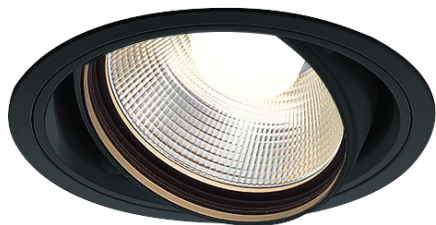

Item no. DD136-3515B9040

Series Name: Cledy versa R-G (DD136)

| | |
|------------------|-------------------------|
| Installation | Recessed mount |
| Type | Cledy versa R-G (DD136) |
| Fixture wattage | 36W |
| Beam angle | 15 deg |
| Color Temp. | 4000K |
| CRI | Ra>90 |
| Luminous | 3784 lm |
| Body | Die-cast aluminum alloy |
| Body finish | N/A |
| Trim finish | Black |
| Reflector finish | N/A |
| IP Rate | IP20 |
| Light source | COB module |
| Input Voltage | AC220~240V |
| Dimming Type | Non-Dimmable |
| Certificate | CE, CCC |
| Cut Hole | 100mm |