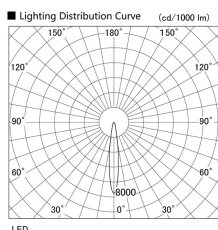

Item no. DD136-3515B9040

Series Name: Cledy versa R-G (DD136)

| | |
|------------------|-------------------------|
| Installation | Recessed mount |
| Type | Cledy versa R-G (DD136) |
| Fixture wattage | 36W |
| Beam angle | 15 deg |
| Color Temp. | 4000K |
| CRI | Ra>90 |
| Luminous | 3784 lm |
| Body | Die-cast aluminum alloy |
| Body finish | N/A |
| Trim finish | Black |
| Reflector finish | N/A |
| IP Rate | IP20 |
| Light source | COB module |
| Input Voltage | AC220~240V |
| Dimming Type | Non-Dimmable |
| Certificate | CE, CCC |
| Cut Hole | 100mm |