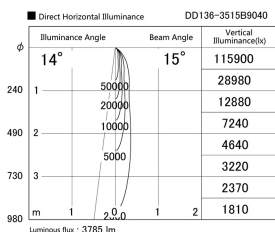

Item no. DD136-3515B9040

Series Name: Cledy versa R-G (DD136)

| | |
|------------------|-------------------------|
| Installation | Recessed mount |
| Type | Cledy versa R-G (DD136) |
| Fixture wattage | 36W |
| Beam angle | 15 deg |
| Color Temp. | 4000K |
| CRI | Ra>90 |
| Luminous | 3784 lm |
| Body | Die-cast aluminum alloy |
| Body finish | N/A |
| Trim finish | Black |
| Reflector finish | N/A |
| IP Rate | IP20 |
| Light source | COB module |
| Input Voltage | AC220~240V |
| Dimming Type | Non-Dimmable |
| Certificate | CE, CCC |
| Cut Hole | 100mm |