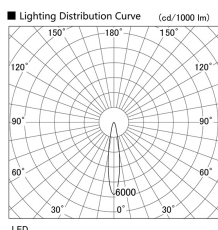

Item no. DD136-3520B9040

Series Name: Cledy versa R-G (DD136)

Installation	Recessed mount
Type	Cledy versa R-G (DD136)
Fixture wattage	36W
Beam angle	18 deg
Color Temp.	4000K
CRI	Ra>90
Luminous	3779 lm
Body	Die-cast aluminum alloy
Body finish	N/A
Trim finish	Black
Reflector finish	N/A
IP Rate	IP20
Light source	COB module
Input Voltage	AC220~240V
Dimming Type	Non-Dimmable
Certificate	CE, CCC
Cut Hole	100mm