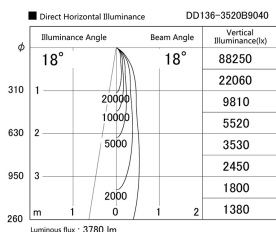

Item no. DD136-3520B9040

Series Name: Cledy versa R-G (DD136)

Installation	Recessed mount
Type	Cledy versa R-G (DD136)
Fixture wattage	36W
Beam angle	18 deg
Color Temp.	4000K
CRI	Ra>90
Luminous	3779 lm
Body	Die-cast aluminum alloy
Body finish	N/A
Trim finish	Black
Reflector finish	N/A
IP Rate	IP20
Light source	COB module
Input Voltage	AC220~240V
Dimming Type	Non-Dimmable
Certificate	CE, CCC
Cut Hole	100mm