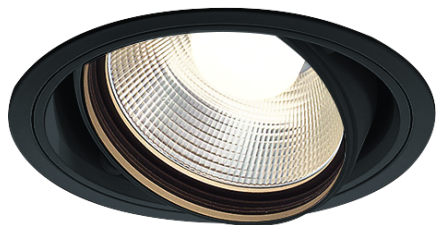

Item no. DD136-3520B9040

Series Name: Cledy versa R-G (DD136)

Installation	Recessed mount
Type	Cledy versa R-G (DD136)
Fixture wattage	36W
Beam angle	18 deg
Color Temp.	4000K
CRI	Ra>90
Luminous	3779 lm
Body	Die-cast aluminum alloy
Body finish	N/A
Trim finish	Black
Reflector finish	N/A
IP Rate	IP20
Light source	COB module
Input Voltage	AC220~240V
Dimming Type	Non-Dimmable
Certificate	CE, CCC
Cut Hole	100mm