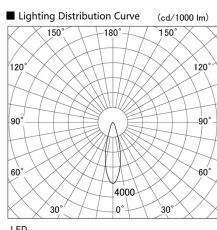

Item no. DD136-3530B9040

Series Name: Cledy versa R-G (DD136)

Installation	Recessed mount
Type	Cledy versa R-G (DD136)
Fixture wattage	36W
Beam angle	28 deg
Color Temp.	4000K
CRI	Ra>90
Luminous	3790 lm
Body	Die-cast aluminum alloy
Body finish	N/A
Trim finish	Black
Reflector finish	N/A
IP Rate	IP20
Light source	COB module
Input Voltage	AC220~240V
Dimming Type	Non-Dimmable
Certificate	CE, CCC
Cut Hole	100mm