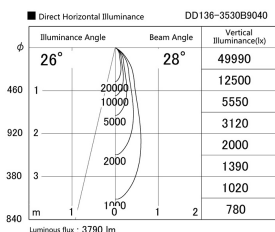

Item no. DD136-3530B9040

Series Name: Cledy versa R-G (DD136)

Installation	Recessed mount
Type	Cledy versa R-G (DD136)
Fixture wattage	36W
Beam angle	28 deg
Color Temp.	4000K
CRI	Ra>90
Luminous	3790 lm
Body	Die-cast aluminum alloy
Body finish	N/A
Trim finish	Black
Reflector finish	N/A
IP Rate	IP20
Light source	COB module
Input Voltage	AC220~240V
Dimming Type	Non-Dimmable
Certificate	CE, CCC
Cut Hole	100mm