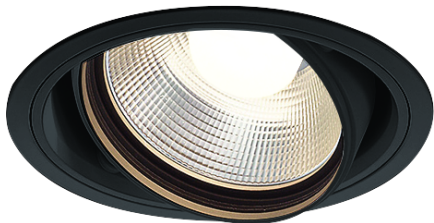

Item no. DD136-3530B9040

Series Name: Cledy versa R-G (DD136)

Installation	Recessed mount
Type	Cledy versa R-G (DD136)
Fixture wattage	36W
Beam angle	28 deg
Color Temp.	4000K
CRI	Ra>90
Luminous	3790 lm
Body	Die-cast aluminum alloy
Body finish	N/A
Trim finish	Black
Reflector finish	N/A
IP Rate	IP20
Light source	COB module
Input Voltage	AC220~240V
Dimming Type	Non-Dimmable
Certificate	CE, CCC
Cut Hole	100mm