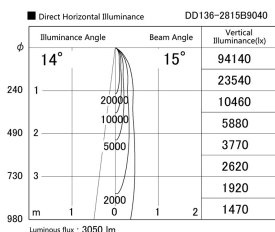

Item no. DD136-2815B9040

Series Name: Cledy versa R-G (DD136)

Installation	Recessed mount
Type	Cledy versa R-G (DD136)
Fixture wattage	28W
Beam angle	15 deg
Color Temp.	4000K
CRI	Ra>90
Luminous	3049 lm
Body	Die-cast aluminum alloy
Body finish	N/A
Trim finish	Black
Reflector finish	N/A
IP Rate	IP20
Light source	COB module
Input Voltage	AC220~240V
Dimming Type	Non-Dimmable
Certificate	CE, CCC
Cut Hole	100mm