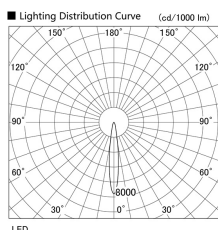

Item no. DD136-2815B9040

Series Name: Cledy versa R-G (DD136)

Installation	Recessed mount
Type	Cledy versa R-G (DD136)
Fixture wattage	28W
Beam angle	15 deg
Color Temp.	4000K
CRI	Ra>90
Luminous	3049 lm
Body	Die-cast aluminum alloy
Body finish	N/A
Trim finish	Black
Reflector finish	N/A
IP Rate	IP20
Light source	COB module
Input Voltage	AC220~240V
Dimming Type	Non-Dimmable
Certificate	CE, CCC
Cut Hole	100mm