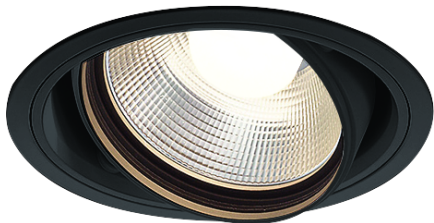

Item no. DD136-2815B9040

Series Name: Cledy versa R-G (DD136)

Installation	Recessed mount
Type	Cledy versa R-G (DD136)
Fixture wattage	28W
Beam angle	15 deg
Color Temp.	4000K
CRI	Ra>90
Luminous	3049 lm
Body	Die-cast aluminum alloy
Body finish	N/A
Trim finish	Black
Reflector finish	N/A
IP Rate	IP20
Light source	COB module
Input Voltage	AC220~240V
Dimming Type	Non-Dimmable
Certificate	CE, CCC
Cut Hole	100mm