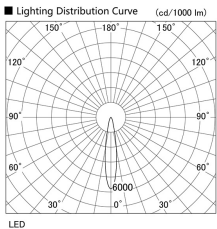

Item no. DD136-2820B9040

Series Name: Cledy versa R-G (DD136)

Installation	Recessed mount
Type	Cledy versa R-G (DD136)
Fixture wattage	28W
Beam angle	18 deg
Color Temp.	4000K
CRI	Ra>90
Luminous	3061 lm
Body	Die-cast aluminum alloy
Body finish	N/A
Trim finish	Black
Reflector finish	N/A
IP Rate	IP20
Light source	COB module
Input Voltage	AC220~240V
Dimming Type	Non-Dimmable
Certificate	CE, CCC
Cut Hole	100mm