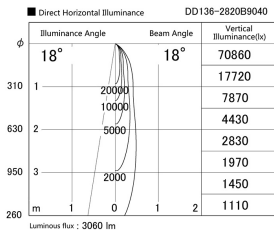

Item no. DD136-2820B9040

Series Name: Cledy versa R-G (DD136)

Installation	Recessed mount
Type	Cledy versa R-G (DD136)
Fixture wattage	28W
Beam angle	18 deg
Color Temp.	4000K
CRI	Ra>90
Luminous	3061 lm
Body	Die-cast aluminum alloy
Body finish	N/A
Trim finish	Black
Reflector finish	N/A
IP Rate	IP20
Light source	COB module
Input Voltage	AC220~240V
Dimming Type	Non-Dimmable
Certificate	CE, CCC
Cut Hole	100mm