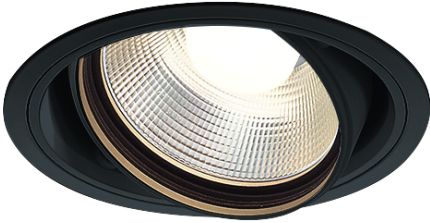

Item no. DD136-2820B9040

Series Name: Cledy versa R-G (DD136)

Installation	Recessed mount
Type	Cledy versa R-G (DD136)
Fixture wattage	28W
Beam angle	18 deg
Color Temp.	4000K
CRI	Ra>90
Luminous	3061 lm
Body	Die-cast aluminum alloy
Body finish	N/A
Trim finish	Black
Reflector finish	N/A
IP Rate	IP20
Light source	COB module
Input Voltage	AC220~240V
Dimming Type	Non-Dimmable
Certificate	CE, CCC
Cut Hole	100mm