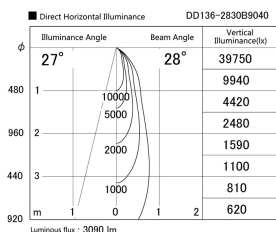

Item no. DD136-2830B9040

Series Name: Cledy versa R-G (DD136)

Installation	Recessed mount
Type	Cledy versa R-G (DD136)
Fixture wattage	28W
Beam angle	28 deg
Color Temp.	4000K
CRI	Ra>90
Luminous	3088 lm
Body	Die-cast aluminum alloy
Body finish	N/A
Trim finish	Black
Reflector finish	N/A
IP Rate	IP20
Light source	COB module
Input Voltage	AC220~240V
Dimming Type	Non-Dimmable
Certificate	CE, CCC
Cut Hole	100mm