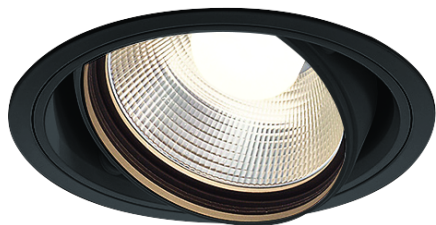

Item no. DD136-2830B9040

Series Name: Cledy versa R-G (DD136)

Installation	Recessed mount
Type	Cledy versa R-G (DD136)
Fixture wattage	28W
Beam angle	28 deg
Color Temp.	4000K
CRI	Ra>90
Luminous	3088 lm
Body	Die-cast aluminum alloy
Body finish	N/A
Trim finish	Black
Reflector finish	N/A
IP Rate	IP20
Light source	COB module
Input Voltage	AC220~240V
Dimming Type	Non-Dimmable
Certificate	CE, CCC
Cut Hole	100mm