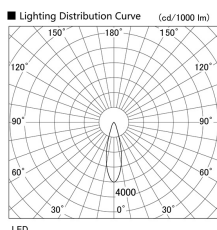

Item no. DD136-2830B9040

Series Name: Cledy versa R-G (DD136)

Installation	Recessed mount
Type	Cledy versa R-G (DD136)
Fixture wattage	28W
Beam angle	28 deg
Color Temp.	4000K
CRI	Ra>90
Luminous	3088 lm
Body	Die-cast aluminum alloy
Body finish	N/A
Trim finish	Black
Reflector finish	N/A
IP Rate	IP20
Light source	COB module
Input Voltage	AC220~240V
Dimming Type	Non-Dimmable
Certificate	CE, CCC
Cut Hole	100mm