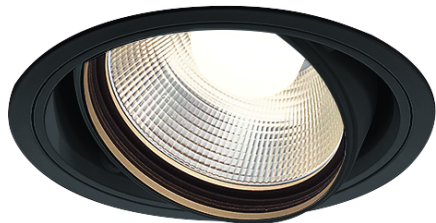

Item no. DD136-2840B9040

Series Name: Cledy versa R-G (DD136)

Installation	Recessed mount
Type	Cledy versa R-G (DD136)
Fixture wattage	28W
Beam angle	46 deg
Color Temp.	4000K
CRI	Ra>90
Luminous	2871 lm
Body	Die-cast aluminum alloy
Body finish	N/A
Trim finish	Black
Reflector finish	N/A
IP Rate	IP20
Light source	COB module
Input Voltage	AC220~240V
Dimming Type	Non-Dimmable
Certificate	CE, CCC
Cut Hole	100mm