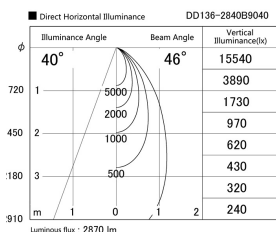

Item no. DD136-2840B9040

Series Name: Cledy versa R-G (DD136)

Installation	Recessed mount
Type	Cledy versa R-G (DD136)
Fixture wattage	28W
Beam angle	46 deg
Color Temp.	4000K
CRI	Ra>90
Luminous	2871 lm
Body	Die-cast aluminum alloy
Body finish	N/A
Trim finish	Black
Reflector finish	N/A
IP Rate	IP20
Light source	COB module
Input Voltage	AC220~240V
Dimming Type	Non-Dimmable
Certificate	CE, CCC
Cut Hole	100mm