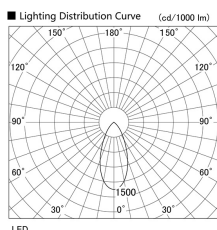

Item no. DD136-2840B9040

Series Name: Cledy versa R-G (DD136)

Installation	Recessed mount
Type	Cledy versa R-G (DD136)
Fixture wattage	28W
Beam angle	46 deg
Color Temp.	4000K
CRI	Ra>90
Luminous	2871 lm
Body	Die-cast aluminum alloy
Body finish	N/A
Trim finish	Black
Reflector finish	N/A
IP Rate	IP20
Light source	COB module
Input Voltage	AC220~240V
Dimming Type	Non-Dimmable
Certificate	CE, CCC
Cut Hole	100mm