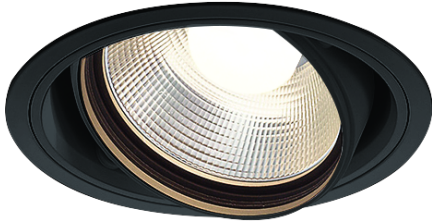

Item no. DD136-2860B9040

Series Name: Cledy versa R-G (DD136)

Installation	Recessed mount
Type	Cledy versa R-G (DD136)
Fixture wattage	28W
Beam angle	74 deg
Color Temp.	4000K
CRI	Ra>90
Luminous	2915 lm
Body	Die-cast aluminum alloy
Body finish	N/A
Trim finish	Black
Reflector finish	N/A
IP Rate	IP20
Light source	COB module
Input Voltage	AC220~240V
Dimming Type	Non-Dimmable
Certificate	CE, CCC
Cut Hole	100mm