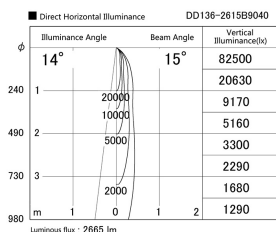

Item no. DD136-2615B9040

Series Name: Cledy versa R-G (DD136)

Installation	Recessed mount
Type	Cledy versa R-G (DD136)
Fixture wattage	23W
Beam angle	15 deg
Color Temp.	4000K
CRI	Ra>90
Luminous	2665 lm
Body	Die-cast aluminum alloy
Body finish	N/A
Trim finish	Black
Reflector finish	N/A
IP Rate	IP20
Light source	COB module
Input Voltage	AC220~240V
Dimming Type	Non-Dimmable
Certificate	CE, CCC
Cut Hole	100mm