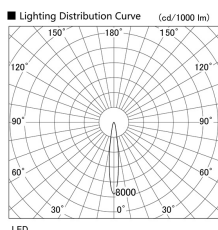

Item no. DD136-2615B9040

Series Name: Cledy versa R-G (DD136)

Installation	Recessed mount
Type	Cledy versa R-G (DD136)
Fixture wattage	23W
Beam angle	15 deg
Color Temp.	4000K
CRI	Ra>90
Luminous	2665 lm
Body	Die-cast aluminum alloy
Body finish	N/A
Trim finish	Black
Reflector finish	N/A
IP Rate	IP20
Light source	COB module
Input Voltage	AC220~240V
Dimming Type	Non-Dimmable
Certificate	CE, CCC
Cut Hole	100mm