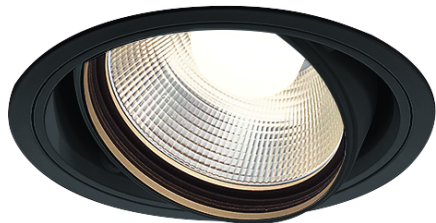

Item no. DD136-2615B9040

Series Name: Cledy versa R-G (DD136)

Installation	Recessed mount
Type	Cledy versa R-G (DD136)
Fixture wattage	23W
Beam angle	15 deg
Color Temp.	4000K
CRI	Ra>90
Luminous	2665 lm
Body	Die-cast aluminum alloy
Body finish	N/A
Trim finish	Black
Reflector finish	N/A
IP Rate	IP20
Light source	COB module
Input Voltage	AC220~240V
Dimming Type	Non-Dimmable
Certificate	CE, CCC
Cut Hole	100mm