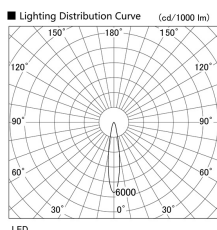

Item no. DD136-2620B9040

Series Name: Cledy versa R-G (DD136)

Installation	Recessed mount
Type	Cledy versa R-G (DD136)
Fixture wattage	23W
Beam angle	18 deg
Color Temp.	4000K
CRI	Ra>90
Luminous	2694 lm
Body	Die-cast aluminum alloy
Body finish	N/A
Trim finish	Black
Reflector finish	N/A
IP Rate	IP20
Light source	COB module
Input Voltage	AC220~240V
Dimming Type	Non-Dimmable
Certificate	CE, CCC
Cut Hole	100mm