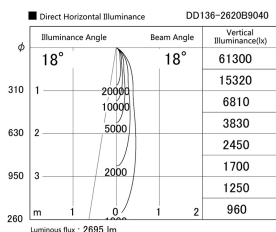

Item no. DD136-2620B9040

Series Name: Cledy versa R-G (DD136)

Installation	Recessed mount
Type	Cledy versa R-G (DD136)
Fixture wattage	23W
Beam angle	18 deg
Color Temp.	4000K
CRI	Ra>90
Luminous	2694 lm
Body	Die-cast aluminum alloy
Body finish	N/A
Trim finish	Black
Reflector finish	N/A
IP Rate	IP20
Light source	COB module
Input Voltage	AC220~240V
Dimming Type	Non-Dimmable
Certificate	CE, CCC
Cut Hole	100mm