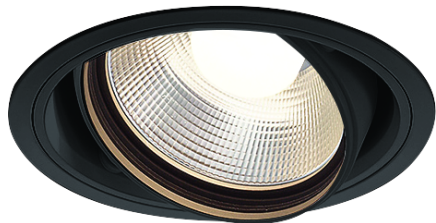

Item no. DD136-2620B9040

Series Name: Cledy versa R-G (DD136)

Installation	Recessed mount
Type	Cledy versa R-G (DD136)
Fixture wattage	23W
Beam angle	18 deg
Color Temp.	4000K
CRI	Ra>90
Luminous	2694 lm
Body	Die-cast aluminum alloy
Body finish	N/A
Trim finish	Black
Reflector finish	N/A
IP Rate	IP20
Light source	COB module
Input Voltage	AC220~240V
Dimming Type	Non-Dimmable
Certificate	CE, CCC
Cut Hole	100mm