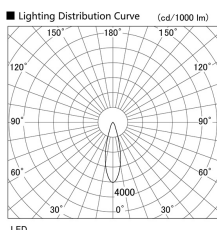

Item no. DD136-2630B9040

Series Name: Cledy versa R-G (DD136)

Installation	Recessed mount
Type	Cledy versa R-G (DD136)
Fixture wattage	23W
Beam angle	28 deg
Color Temp.	4000K
CRI	Ra>90
Luminous	2701 lm
Body	Die-cast aluminum alloy
Body finish	N/A
Trim finish	Black
Reflector finish	N/A
IP Rate	IP20
Light source	COB module
Input Voltage	AC220~240V
Dimming Type	Non-Dimmable
Certificate	CE, CCC
Cut Hole	100mm