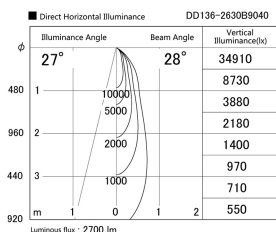

Item no. DD136-2630B9040

Series Name: Cledy versa R-G (DD136)

Installation	Recessed mount
Type	Cledy versa R-G (DD136)
Fixture wattage	23W
Beam angle	28 deg
Color Temp.	4000K
CRI	Ra>90
Luminous	2701 lm
Body	Die-cast aluminum alloy
Body finish	N/A
Trim finish	Black
Reflector finish	N/A
IP Rate	IP20
Light source	COB module
Input Voltage	AC220~240V
Dimming Type	Non-Dimmable
Certificate	CE, CCC
Cut Hole	100mm