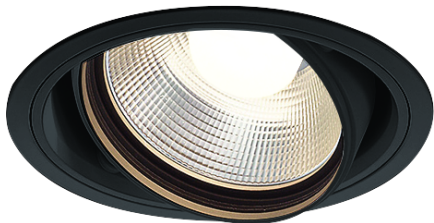

Item no. DD136-2630B9040

Series Name: Cledy versa R-G (DD136)

Installation	Recessed mount
Type	Cledy versa R-G (DD136)
Fixture wattage	23W
Beam angle	28 deg
Color Temp.	4000K
CRI	Ra>90
Luminous	2701 lm
Body	Die-cast aluminum alloy
Body finish	N/A
Trim finish	Black
Reflector finish	N/A
IP Rate	IP20
Light source	COB module
Input Voltage	AC220~240V
Dimming Type	Non-Dimmable
Certificate	CE, CCC
Cut Hole	100mm