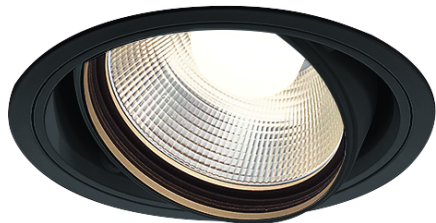

Item no. DD136-2640B9040

Series Name: Cledy versa R-G (DD136)

| | |
|------------------|-------------------------|
| Installation | Recessed mount |
| Type | Cledy versa R-G (DD136) |
| Fixture wattage | 23W |
| Beam angle | 43 deg |
| Color Temp. | 4000K |
| CRI | Ra>90 |
| Luminous | 2519 lm |
| Body | Die-cast aluminum alloy |
| Body finish | N/A |
| Trim finish | Black |
| Reflector finish | N/A |
| IP Rate | IP20 |
| Light source | COB module |
| Input Voltage | AC220~240V |
| Dimming Type | Non-Dimmable |
| Certificate | CE, CCC |
| Cut Hole | 100mm |