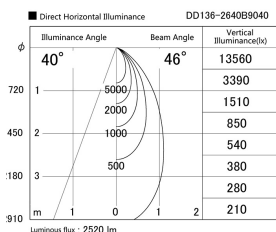

Item no. DD136-2640B9040

Series Name: Cledy versa R-G (DD136)

| | |
|------------------|-------------------------|
| Installation | Recessed mount |
| Type | Cledy versa R-G (DD136) |
| Fixture wattage | 23W |
| Beam angle | 43 deg |
| Color Temp. | 4000K |
| CRI | Ra>90 |
| Luminous | 2519 lm |
| Body | Die-cast aluminum alloy |
| Body finish | N/A |
| Trim finish | Black |
| Reflector finish | N/A |
| IP Rate | IP20 |
| Light source | COB module |
| Input Voltage | AC220~240V |
| Dimming Type | Non-Dimmable |
| Certificate | CE, CCC |
| Cut Hole | 100mm |