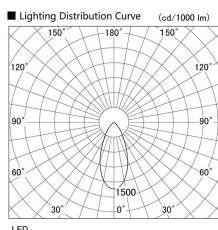

Item no. DD136-2640B9040

Series Name: Cledy versa R-G (DD136)

| | |
|------------------|-------------------------|
| Installation | Recessed mount |
| Type | Cledy versa R-G (DD136) |
| Fixture wattage | 23W |
| Beam angle | 43 deg |
| Color Temp. | 4000K |
| CRI | Ra>90 |
| Luminous | 2519 lm |
| Body | Die-cast aluminum alloy |
| Body finish | N/A |
| Trim finish | Black |
| Reflector finish | N/A |
| IP Rate | IP20 |
| Light source | COB module |
| Input Voltage | AC220~240V |
| Dimming Type | Non-Dimmable |
| Certificate | CE, CCC |
| Cut Hole | 100mm |