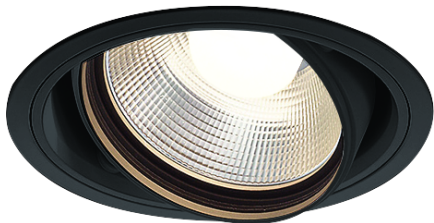

Item no. DD136-2660B9040

Series Name: Cledy versa R-G (DD136)

Installation	Recessed mount
Type	Cledy versa R-G (DD136)
Fixture wattage	23W
Beam angle	74 deg
Color Temp.	4000K
CRI	Ra>90
Luminous	2535 lm
Body	Die-cast aluminum alloy
Body finish	N/A
Trim finish	Black
Reflector finish	N/A
IP Rate	IP20
Light source	COB module
Input Voltage	AC220~240V
Dimming Type	Non-Dimmable
Certificate	CE, CCC
Cut Hole	100mm