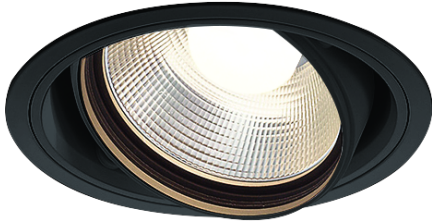

Item no. DD136-2660B9040

Series Name: Cledy versa R-G (DD136)

Installation	Recessed mount
Type	
Fixture wattage	23W
Beam angle	74 deg
Color Temp.	4000K
CRI	Ra>90
Luminous	2535 lm
Body	Die-cast aluminum alloy
Body finish	N/A
Trim finish	Black
Reflector finish	N/A
IP Rate	IP20
Light source	COB module
Input Voltage	AC220~240V
Dimming Type	Non-Dimmable
Certificate	CE, CCC
Cut Hole	100mm