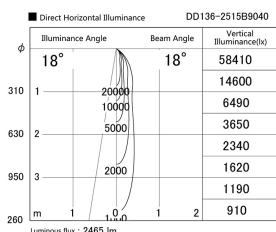

Item no. DD136-2515B9040

Series Name: Cledy versa R-G (DD136)

Installation	Recessed mount
Type	
Fixture wattage	23W
Beam angle	15 deg
Color Temp.	4000K
CRI	Ra>90
Luminous	2665 lm
Body	Die-cast aluminum alloy
Body finish	N/A
Trim finish	Black
Reflector finish	N/A
IP Rate	IP20
Light source	COB module
Input Voltage	AC220~240V
Dimming Type	Non-Dimmable
Certificate	CE, CCC
Cut Hole	100mm