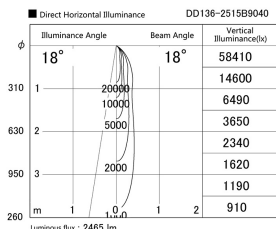

Item no. DD136-2515B9040

Series Name: Cledy versa R-G (DD136)

Installation	Recessed mount
Type	Cledy versa R-G (DD136)
Fixture wattage	23W
Beam angle	15 deg
Color Temp.	4000K
CRI	Ra>90
Luminous	2665 lm
Body	Die-cast aluminum alloy
Body finish	N/A
Trim finish	Black
Reflector finish	N/A
IP Rate	IP20
Light source	COB module
Input Voltage	AC220~240V
Dimming Type	Non-Dimmable
Certificate	CE, CCC
Cut Hole	100mm