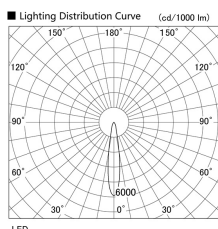

Item no. DD136-2515B9040

Series Name: Cledy versa R-G (DD136)

Installation	Recessed mount
Type	Cledy versa R-G (DD136)
Fixture wattage	23W
Beam angle	15 deg
Color Temp.	4000K
CRI	Ra>90
Luminous	2665 lm
Body	Die-cast aluminum alloy
Body finish	N/A
Trim finish	Black
Reflector finish	N/A
IP Rate	IP20
Light source	COB module
Input Voltage	AC220~240V
Dimming Type	Non-Dimmable
Certificate	CE, CCC
Cut Hole	100mm