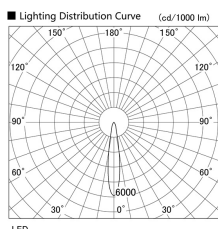

Item no. DD136-2515B9040

Series Name: Cledy versa R-G (DD136)

Installation	Recessed mount
Type	
Fixture wattage	23W
Beam angle	15 deg
Color Temp.	4000K
CRI	Ra>90
Luminous	2665 lm
Body	Die-cast aluminum alloy
Body finish	N/A
Trim finish	Black
Reflector finish	N/A
IP Rate	IP20
Light source	COB module
Input Voltage	AC220~240V
Dimming Type	Non-Dimmable
Certificate	CE, CCC
Cut Hole	100mm