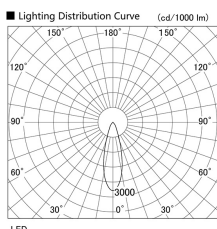

Item no. DD136-2530B9040

Series Name: Cledy versa R-G (DD136)

Installation	Recessed mount
Type	Cledy versa R-G (DD136)
Fixture wattage	23W
Beam angle	28 deg
Color Temp.	4000K
CRI	Ra>90
Luminous	2701 lm
Body	Die-cast aluminum alloy
Body finish	N/A
Trim finish	Black
Reflector finish	N/A
IP Rate	IP20
Light source	COB module
Input Voltage	AC220~240V
Dimming Type	Non-Dimmable
Certificate	CE, CCC
Cut Hole	100mm