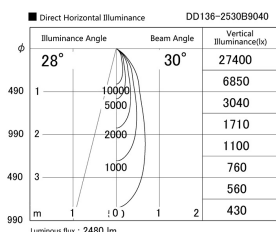

Item no. DD136-2530B9040

Series Name: Cledy versa R-G (DD136)

Installation	Recessed mount
Type	Cledy versa R-G (DD136)
Fixture wattage	23W
Beam angle	28 deg
Color Temp.	4000K
CRI	Ra>90
Luminous	2701 lm
Body	Die-cast aluminum alloy
Body finish	N/A
Trim finish	Black
Reflector finish	N/A
IP Rate	IP20
Light source	COB module
Input Voltage	AC220~240V
Dimming Type	Non-Dimmable
Certificate	CE, CCC
Cut Hole	100mm