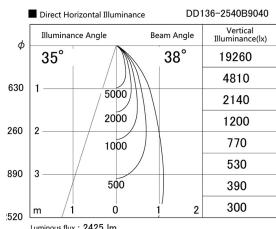

Item no. DD136-2540B9040

Series Name: Cledy versa R-G (DD136)

Installation	Recessed mount
Type	Cledy versa R-G (DD136)
Fixture wattage	23W
Beam angle	43 deg
Color Temp.	4000K
CRI	Ra>90
Luminous	2519 lm
Body	Die-cast aluminum alloy
Body finish	N/A
Trim finish	Black
Reflector finish	N/A
IP Rate	IP20
Light source	COB module
Input Voltage	AC220~240V
Dimming Type	Non-Dimmable
Certificate	CE, CCC
Cut Hole	100mm