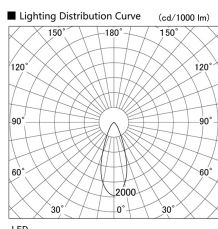

Item no. DD136-2540B9040

Series Name: Cledy versa R-G (DD136)

Installation	Recessed mount
Type	Cledy versa R-G (DD136)
Fixture wattage	23W
Beam angle	43 deg
Color Temp.	4000K
CRI	Ra>90
Luminous	2519 lm
Body	Die-cast aluminum alloy
Body finish	N/A
Trim finish	Black
Reflector finish	N/A
IP Rate	IP20
Light source	COB module
Input Voltage	AC220~240V
Dimming Type	Non-Dimmable
Certificate	CE, CCC
Cut Hole	100mm