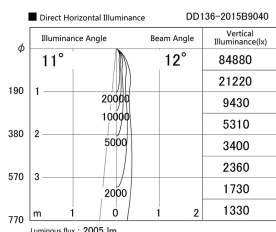

Item no. DD136-2015B9040

Series Name: Cledy versa R-G (DD136)

Installation	Recessed mount
Type	Cledy versa R-G (DD136)
Fixture wattage	20W
Beam angle	12 deg
Color Temp.	4000K
CRI	Ra>90
Luminous	2007 lm
Body	Die-cast aluminum alloy
Body finish	N/A
Trim finish	Black
Reflector finish	N/A
IP Rate	IP20
Light source	COB module
Input Voltage	AC220~240V
Dimming Type	Non-Dimmable
Certificate	CE, CCC
Cut Hole	100mm