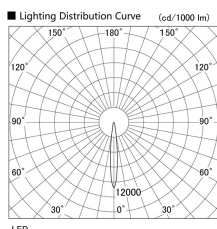

Item no. DD136-2015B9040

Series Name: Cledy versa R-G (DD136)

Installation	Recessed mount
Type	Cledy versa R-G (DD136)
Fixture wattage	20W
Beam angle	12 deg
Color Temp.	4000K
CRI	Ra>90
Luminous	2007 lm
Body	Die-cast aluminum alloy
Body finish	N/A
Trim finish	Black
Reflector finish	N/A
IP Rate	IP20
Light source	COB module
Input Voltage	AC220~240V
Dimming Type	Non-Dimmable
Certificate	CE, CCC
Cut Hole	100mm