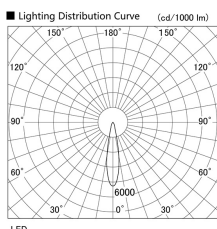

Item no. DD136-2020B9040

Series Name: Cledy versa R-G (DD136)

Installation	Recessed mount
Type	Cledy versa R-G (DD136)
Fixture wattage	20W
Beam angle	21 deg
Color Temp.	4000K
CRI	Ra>90
Luminous	2040 lm
Body	Die-cast aluminum alloy
Body finish	N/A
Trim finish	Black
Reflector finish	N/A
IP Rate	IP20
Light source	COB module
Input Voltage	AC220~240V
Dimming Type	Non-Dimmable
Certificate	CE, CCC
Cut Hole	100mm