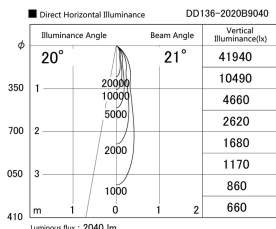

Item no. DD136-2020B9040

Series Name: Cledy versa R-G (DD136)

Installation	Recessed mount
Type	Cledy versa R-G (DD136)
Fixture wattage	20W
Beam angle	21 deg
Color Temp.	4000K
CRI	Ra>90
Luminous	2040 lm
Body	Die-cast aluminum alloy
Body finish	N/A
Trim finish	Black
Reflector finish	N/A
IP Rate	IP20
Light source	COB module
Input Voltage	AC220~240V
Dimming Type	Non-Dimmable
Certificate	CE, CCC
Cut Hole	100mm