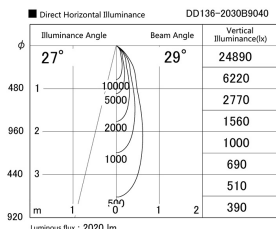

Item no. DD136-2030B9040

Series Name: Cledy versa R-G (DD136)

Installation	Recessed mount
Type	Cledy versa R-G (DD136)
Fixture wattage	20W
Beam angle	29 deg
Color Temp.	4000K
CRI	Ra>90
Luminous	2021 lm
Body	Die-cast aluminum alloy
Body finish	N/A
Trim finish	Black
Reflector finish	N/A
IP Rate	IP20
Light source	COB module
Input Voltage	AC220~240V
Dimming Type	Non-Dimmable
Certificate	CE, CCC
Cut Hole	100mm