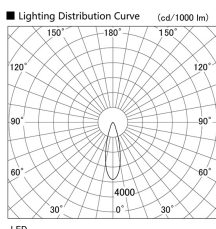

Item no. DD136-2030B9040

Series Name: Cledy versa R-G (DD136)

Installation	Recessed mount
Type	Cledy versa R-G (DD136)
Fixture wattage	20W
Beam angle	29 deg
Color Temp.	4000K
CRI	Ra>90
Luminous	2021 lm
Body	Die-cast aluminum alloy
Body finish	N/A
Trim finish	Black
Reflector finish	N/A
IP Rate	IP20
Light source	COB module
Input Voltage	AC220~240V
Dimming Type	Non-Dimmable
Certificate	CE, CCC
Cut Hole	100mm