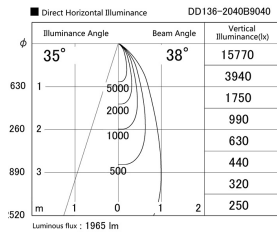

Item no. DD136-2040B9040

Series Name: Cledy versa R-G (DD136)

Installation	Recessed mount
Type	Cledy versa R-G (DD136)
Fixture wattage	20W
Beam angle	38 deg
Color Temp.	4000K
CRI	Ra>90
Luminous	1965 lm
Body	Die-cast aluminum alloy
Body finish	N/A
Trim finish	Black
Reflector finish	N/A
IP Rate	IP20
Light source	COB module
Input Voltage	AC220~240V
Dimming Type	Non-Dimmable
Certificate	CE, CCC
Cut Hole	100mm