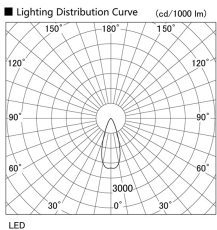

Item no. DD136-2040B9040

Series Name: Cledy versa R-G (DD136)

Installation	Recessed mount
Type	Cledy versa R-G (DD136)
Fixture wattage	20W
Beam angle	38 deg
Color Temp.	4000K
CRI	Ra>90
Luminous	1965 lm
Body	Die-cast aluminum alloy
Body finish	N/A
Trim finish	Black
Reflector finish	N/A
IP Rate	IP20
Light source	COB module
Input Voltage	AC220~240V
Dimming Type	Non-Dimmable
Certificate	CE, CCC
Cut Hole	100mm