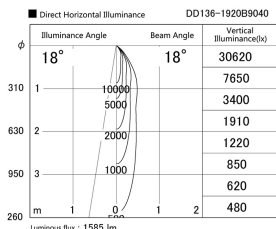

Item no. DD136-1920B9040

Series Name: Cledy versa R-G (DD136)

Installation	Recessed mount
Type	Cledy versa R-G (DD136)
Fixture wattage	18.6W
Beam angle	18 deg
Color Temp.	4000K
CRI	Ra>90
Luminous	1586 lm
Body	Die-cast aluminum alloy
Body finish	N/A
Trim finish	Black
Reflector finish	N/A
IP Rate	IP20
Light source	COB module
Input Voltage	AC220~240V
Dimming Type	Non-Dimmable
Certificate	CE, CCC
Cut Hole	100mm