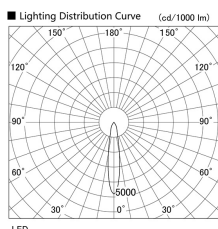

Item no. DD136-1920B9040

Series Name: Cledy versa R-G (DD136)

Installation	Recessed mount
Type	Cledy versa R-G (DD136)
Fixture wattage	18.6W
Beam angle	18 deg
Color Temp.	4000K
CRI	Ra>90
Luminous	1586 lm
Body	Die-cast aluminum alloy
Body finish	N/A
Trim finish	Black
Reflector finish	N/A
IP Rate	IP20
Light source	COB module
Input Voltage	AC220~240V
Dimming Type	Non-Dimmable
Certificate	CE, CCC
Cut Hole	100mm