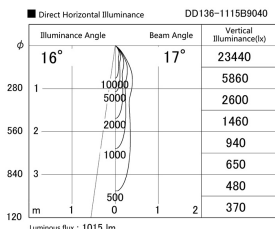

Item no. DD136-1115B9040

Series Name: Cledy versa R-G (DD136)

Installation	Recessed mount
Type	Cledy versa R-G (DD136)
Fixture wattage	10.5W
Beam angle	17 deg
Color Temp.	4000K
CRI	Ra>90
Luminous	1017 lm
Body	Die-cast aluminum alloy
Body finish	N/A
Trim finish	Black
Reflector finish	N/A
IP Rate	IP20
Light source	COB module
Input Voltage	AC220~240V
Dimming Type	Non-Dimmable
Certificate	CE, CCC
Cut Hole	100mm