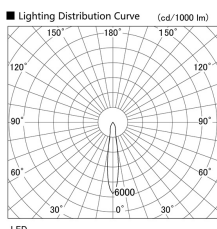

Item no. DD136-1115B9040

Series Name: Cledy versa R-G (DD136)

Installation	Recessed mount
Type	Cledy versa R-G (DD136)
Fixture wattage	10.5W
Beam angle	17 deg
Color Temp.	4000K
CRI	Ra>90
Luminous	1017 lm
Body	Die-cast aluminum alloy
Body finish	N/A
Trim finish	Black
Reflector finish	N/A
IP Rate	IP20
Light source	COB module
Input Voltage	AC220~240V
Dimming Type	Non-Dimmable
Certificate	CE, CCC
Cut Hole	100mm