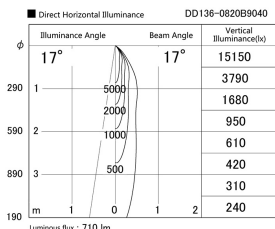

Item no. DD136-0820B9040

Series Name: Cledy versa R-G (DD136)

Installation	Recessed mount
Type	Cledy versa R-G (DD136)
Fixture wattage	7.5W
Beam angle	19 deg
Color Temp.	4000K
CRI	Ra>90
Luminous	650 lm
Body	Die-cast aluminum alloy
Body finish	N/A
Trim finish	Black
Reflector finish	N/A
IP Rate	IP20
Light source	COB module
Input Voltage	AC220~240V
Dimming Type	Non-Dimmable
Certificate	CE, CCC
Cut Hole	100mm