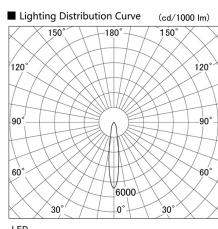

Item no. DD136-0820B9040

Series Name: Cledy versa R-G (DD136)

Installation	Recessed mount
Type	Cledy versa R-G (DD136)
Fixture wattage	7.5W
Beam angle	19 deg
Color Temp.	4000K
CRI	Ra>90
Luminous	650 lm
Body	Die-cast aluminum alloy
Body finish	N/A
Trim finish	Black
Reflector finish	N/A
IP Rate	IP20
Light source	COB module
Input Voltage	AC220~240V
Dimming Type	Non-Dimmable
Certificate	CE, CCC
Cut Hole	100mm