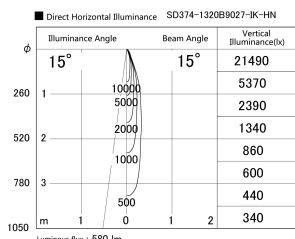

Item no. SD374-1320B9027-IK-HN

Series Name: Hospitality Tracklight (In-Track) (SD374-IK)

Installation	Track mount
Type	Hospitality Tracklight (In-Track) (SD374-IK)
Fixture wattage	12.5W
Beam angle	15 deg
Color Temp.	4000K
CRI	Ra>90
Luminous	659 lm
Body	Die-cast aluminum alloy
Body finish	Black
Trim finish	Black
Reflector finish	N/A
IP Rate	IP20
Light source	COB module
Input Voltage	AC220~240V
Dimming Type	Non-Dimmable
Certificate	CE, CCC
Cut Hole	N/A