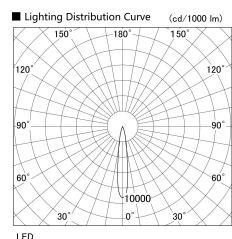

Item no. SD374-1320B9027-IK-HN

Series Name: Hospitality Tracklight (In-Track) (SD374-IK)

Installation	Track mount
Type	Hospitality Tracklight (In-Track) (SD374-IK)
Fixture wattage	12.5W
Beam angle	15 deg
Color Temp.	4000K
CRI	Ra>90
Luminous	659 lm
Body	Die-cast aluminum alloy
Body finish	Black
Trim finish	Black
Reflector finish	N/A
IP Rate	IP20
Light source	COB module
Input Voltage	AC220~240V
Dimming Type	Non-Dimmable
Certificate	CE, CCC
Cut Hole	N/A