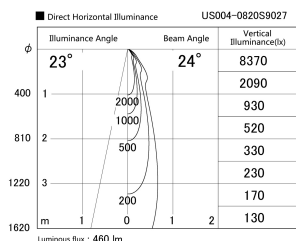

Item no. US004-0820S9027

Series Name: Spike type landscape spotlight

Installation	Spike type
Type	
Fixture wattage	7.2W
Beam angle	24 deg
Color Temp.	2700K
CRI	Ra>90
Luminous	462 lm
Body	Die-cast aluminum alloy
Body finish	N/A
Trim finish	Silver
Reflector finish	N/A
IP Rate	IP65
Light source	COB module
Input Voltage	AC220~240V
Dimming Type	Non-Dimmable
Certificate	CE, CCC
Cut Hole	N/A