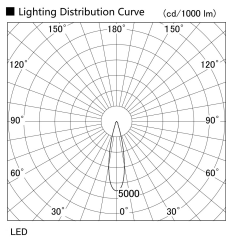

Item no. US004-0820S9027

Series Name: Spike type landscape spotlight

Installation	Spike type
Type	Spike type landscape spotlight
Fixture wattage	7.2W
Beam angle	24 deg
Color Temp.	2700K
CRI	Ra>90
Luminous	462 lm
Body	Die-cast aluminum alloy
Body finish	N/A
Trim finish	Silver
Reflector finish	N/A
IP Rate	IP65
Light source	COB module
Input Voltage	AC220~240V
Dimming Type	Non-Dimmable
Certificate	CE, CCC
Cut Hole	N/A