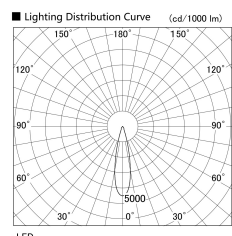

Item no. US004-0820S9027

Series Name: Spike type landscape spotlight

Installation	Spike type
Type	
Fixture wattage	7.2W
Beam angle	24 deg
Color Temp.	2700K
CRI	Ra>90
Luminous	462 lm
Body	Die-cast aluminum alloy
Body finish	N/A
Trim finish	Silver
Reflector finish	N/A
IP Rate	IP65
Light source	COB module
Input Voltage	AC220~240V
Dimming Type	Non-Dimmable
Certificate	CE, CCC
Cut Hole	N/A