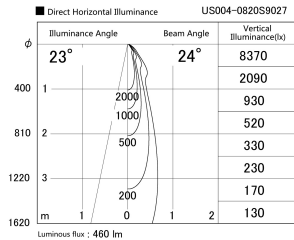

Item no. US004-0820S9027

Series Name: Spike type landscape spotlight

Installation	Spike type
Type	Spike type landscape spotlight
Fixture wattage	7.2W
Beam angle	24 deg
Color Temp.	2700K
CRI	Ra>90
Luminous	462 lm
Body	Die-cast aluminum alloy
Body finish	N/A
Trim finish	Silver
Reflector finish	N/A
IP Rate	IP65
Light source	COB module
Input Voltage	AC220~240V
Dimming Type	Non-Dimmable
Certificate	CE, CCC
Cut Hole	N/A