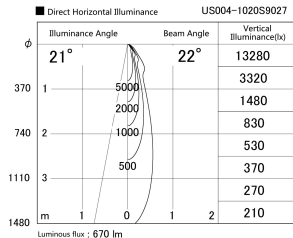

Item no. US004-1020S9027

Series Name: Spike type landscape spotlight

Installation	Spike type
Type	Spike type landscape spotlight
Fixture wattage	10.2W
Beam angle	22 deg
Color Temp.	2700K
CRI	Ra>90
Luminous	672 lm
Body	Die-cast aluminum alloy
Body finish	N/A
Trim finish	Silver
Reflector finish	N/A
IP Rate	IP65
Light source	COB module
Input Voltage	AC220~240V
Dimming Type	Non-Dimmable
Certificate	CE, CCC
Cut Hole	N/A