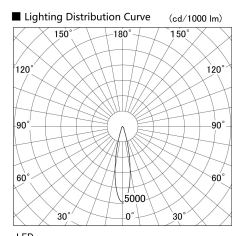

Item no. US004-1020S9027

Series Name: Spike type landscape spotlight

Installation	Spike type
Type	
Fixture wattage	10.2W
Beam angle	22 deg
Color Temp.	2700K
CRI	Ra>90
Luminous	672 lm
Body	Die-cast aluminum alloy
Body finish	N/A
Trim finish	Silver
Reflector finish	N/A
IP Rate	IP65
Light source	COB module
Input Voltage	AC220~240V
Dimming Type	Non-Dimmable
Certificate	CE, CCC
Cut Hole	N/A