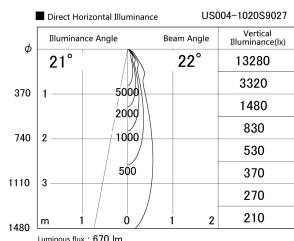

Item no. US004-1020S9027

Series Name: Spike type landscape spotlight

Installation	Spike type
Type	
Fixture wattage	10.2W
Beam angle	22 deg
Color Temp.	2700K
CRI	Ra>90
Luminous	672 lm
Body	Die-cast aluminum alloy
Body finish	N/A
Trim finish	Silver
Reflector finish	N/A
IP Rate	IP65
Light source	COB module
Input Voltage	AC220~240V
Dimming Type	Non-Dimmable
Certificate	CE, CCC
Cut Hole	N/A