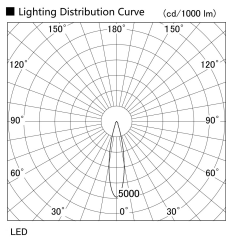

Item no. US004-1020S9027

Series Name: Spike type landscape spotlight

Installation	Spike type
Type	Spike type landscape spotlight
Fixture wattage	10.2W
Beam angle	22 deg
Color Temp.	2700K
CRI	Ra>90
Luminous	672 lm
Body	Die-cast aluminum alloy
Body finish	N/A
Trim finish	Silver
Reflector finish	N/A
IP Rate	IP65
Light source	COB module
Input Voltage	AC220~240V
Dimming Type	Non-Dimmable
Certificate	CE, CCC
Cut Hole	N/A