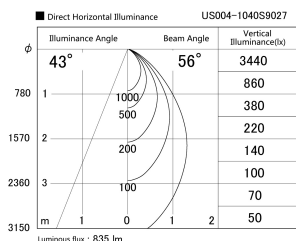

Item no. US004-1040S9027

Series Name: Spike type landscape spotlight

Installation	Spike type
Type	
Fixture wattage	10.2W
Beam angle	56 deg
Color Temp.	2700K
CRI	Ra>90
Luminous	836 lm
Body	Die-cast aluminum alloy
Body finish	N/A
Trim finish	Silver
Reflector finish	N/A
IP Rate	IP65
Light source	COB module
Input Voltage	AC220~240V
Dimming Type	Non-Dimmable
Certificate	CE, CCC
Cut Hole	N/A