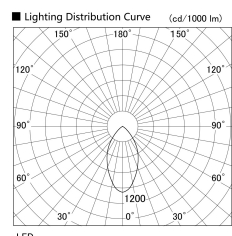

Item no. US004-1040S9027

Series Name: Spike type landscape spotlight

Installation	Spike type
Type	
Fixture wattage	10.2W
Beam angle	56 deg
Color Temp.	2700K
CRI	Ra>90
Luminous	836 lm
Body	Die-cast aluminum alloy
Body finish	N/A
Trim finish	Silver
Reflector finish	N/A
IP Rate	IP65
Light source	COB module
Input Voltage	AC220~240V
Dimming Type	Non-Dimmable
Certificate	CE, CCC
Cut Hole	N/A