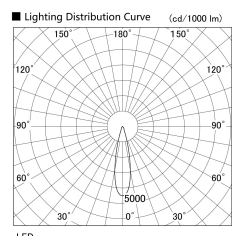

Item no. US004-0820S9030

Series Name: Spike type landscape spotlight

Installation	Spike type
Type	
Fixture wattage	7.2W
Beam angle	24 deg
Color Temp.	3000K
CRI	Ra>90
Luminous	481 lm
Body	Die-cast aluminum alloy
Body finish	N/A
Trim finish	Silver
Reflector finish	N/A
IP Rate	IP65
Light source	COB module
Input Voltage	AC220~240V
Dimming Type	Non-Dimmable
Certificate	CE, CCC
Cut Hole	N/A