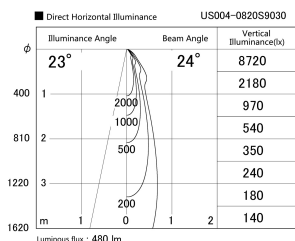

Item no. US004-0820S9030

Series Name: Spike type landscape spotlight

Installation	Spike type
Type	
Fixture wattage	7.2W
Beam angle	24 deg
Color Temp.	3000K
CRI	Ra>90
Luminous	481 lm
Body	Die-cast aluminum alloy
Body finish	N/A
Trim finish	Silver
Reflector finish	N/A
IP Rate	IP65
Light source	COB module
Input Voltage	AC220~240V
Dimming Type	Non-Dimmable
Certificate	CE, CCC
Cut Hole	N/A