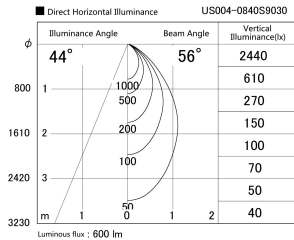

Item no. US004-0840S9030

Series Name: Spike type landscape spotlight

Installation	Spike type
Type	
Fixture wattage	7.2W
Beam angle	56 deg
Color Temp.	3000K
CRI	Ra>90
Luminous	601 lm
Body	Die-cast aluminum alloy
Body finish	N/A
Trim finish	Silver
Reflector finish	N/A
IP Rate	IP65
Light source	COB module
Input Voltage	AC220~240V
Dimming Type	Non-Dimmable
Certificate	CE, CCC
Cut Hole	N/A