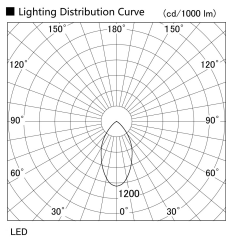

Item no. US004-0840S9030

Series Name: Spike type landscape spotlight

Installation	Spike type
Type	
Fixture wattage	7.2W
Beam angle	56 deg
Color Temp.	3000K
CRI	Ra>90
Luminous	601 lm
Body	Die-cast aluminum alloy
Body finish	N/A
Trim finish	Silver
Reflector finish	N/A
IP Rate	IP65
Light source	COB module
Input Voltage	AC220~240V
Dimming Type	Non-Dimmable
Certificate	CE, CCC
Cut Hole	N/A