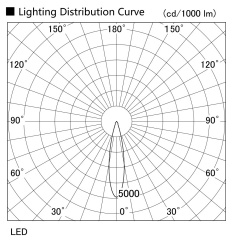

Item no. US004-1020S9030

Series Name: Spike type landscape spotlight

Installation Type	Spike type
Fixture wattage	10.2W
Beam angle	22 deg
Color Temp.	3000K
CRI	Ra>90
Luminous	700 lm
Body	Die-cast aluminum alloy
Body finish	N/A
Trim finish	Silver
Reflector finish	N/A
IP Rate	IP65
Light source	COB module
Input Voltage	AC220~240V
Dimming Type	Non-Dimmable
Certificate	CE, CCC
Cut Hole	N/A