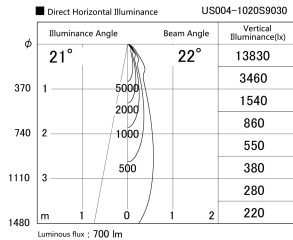

Item no. US004-1020S9030

Series Name: Spike type landscape spotlight

Installation Type	Spike type
Fixture wattage	10.2W
Beam angle	22 deg
Color Temp.	3000K
CRI	Ra>90
Luminous	700 lm
Body	Die-cast aluminum alloy
Body finish	N/A
Trim finish	Silver
Reflector finish	N/A
IP Rate	IP65
Light source	COB module
Input Voltage	AC220~240V
Dimming Type	Non-Dimmable
Certificate	CE, CCC
Cut Hole	N/A