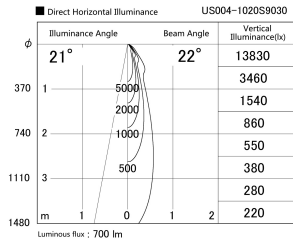

Item no. US004-1020S9030

Series Name: Spike type landscape spotlight

Installation	Spike type
Type	Spike type landscape spotlight
Fixture wattage	10.2W
Beam angle	22 deg
Color Temp.	3000K
CRI	Ra>90
Luminous	700 lm
Body	Die-cast aluminum alloy
Body finish	N/A
Trim finish	Silver
Reflector finish	N/A
IP Rate	IP65
Light source	COB module
Input Voltage	AC220~240V
Dimming Type	Non-Dimmable
Certificate	CE, CCC
Cut Hole	N/A