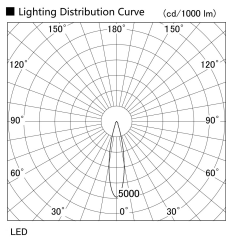

Item no. US004-1020S9030

Series Name: Spike type landscape spotlight

Installation	Spike type
Type	Spike type landscape spotlight
Fixture wattage	10.2W
Beam angle	22 deg
Color Temp.	3000K
CRI	Ra>90
Luminous	700 lm
Body	Die-cast aluminum alloy
Body finish	N/A
Trim finish	Silver
Reflector finish	N/A
IP Rate	IP65
Light source	COB module
Input Voltage	AC220~240V
Dimming Type	Non-Dimmable
Certificate	CE, CCC
Cut Hole	N/A