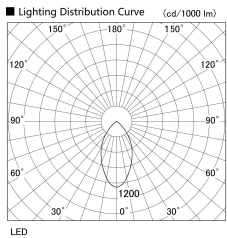

Item no. US004-1040S9030

Series Name: Spike type landscape spotlight

Installation	Spike type
Type	Spike type landscape spotlight
Fixture wattage	10.2W
Beam angle	56 deg
Color Temp.	3000K
CRI	Ra>90
Luminous	871 lm
Body	Die-cast aluminum alloy
Body finish	N/A
Trim finish	Silver
Reflector finish	N/A
IP Rate	IP65
Light source	COB module
Input Voltage	AC220~240V
Dimming Type	Non-Dimmable
Certificate	CE, CCC
Cut Hole	N/A