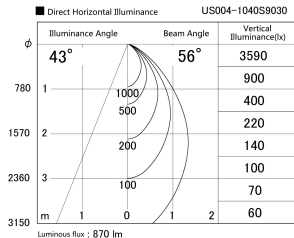

Item no. US004-1040S9030

Series Name: Spike type landscape spotlight

Installation	Spike type
Type	Spike type landscape spotlight
Fixture wattage	10.2W
Beam angle	56 deg
Color Temp.	3000K
CRI	Ra>90
Luminous	871 lm
Body	Die-cast aluminum alloy
Body finish	N/A
Trim finish	Silver
Reflector finish	N/A
IP Rate	IP65
Light source	COB module
Input Voltage	AC220~240V
Dimming Type	Non-Dimmable
Certificate	CE, CCC
Cut Hole	N/A