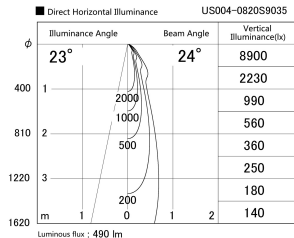

Item no. US004-0820S9035

Series Name: Spike type landscape spotlight

Installation	Spike type
Type	Spike type landscape spotlight
Fixture wattage	7.2W
Beam angle	24 deg
Color Temp.	3500K
CRI	Ra>90
Luminous	491 lm
Body	Die-cast aluminum alloy
Body finish	N/A
Trim finish	Silver
Reflector finish	N/A
IP Rate	IP65
Light source	COB module
Input Voltage	AC220~240V
Dimming Type	Non-Dimmable
Certificate	CE, CCC
Cut Hole	N/A