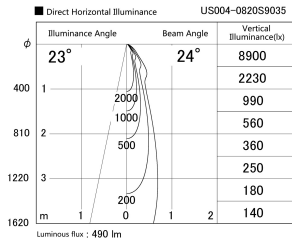

Item no. US004-0820S9035

Series Name: Spike type landscape spotlight

Installation Type	Spike type
Fixture wattage	7.2W
Beam angle	24 deg
Color Temp.	3500K
CRI	Ra>90
Luminous	491 lm
Body	Die-cast aluminum alloy
Body finish	N/A
Trim finish	Silver
Reflector finish	N/A
IP Rate	IP65
Light source	COB module
Input Voltage	AC220~240V
Dimming Type	Non-Dimmable
Certificate	CE, CCC
Cut Hole	N/A