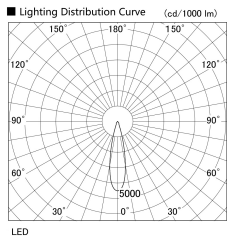

Item no. US004-0820S9035

Series Name: Spike type landscape spotlight

Installation	Spike type
Type	Spike type landscape spotlight
Fixture wattage	7.2W
Beam angle	24 deg
Color Temp.	3500K
CRI	Ra>90
Luminous	491 lm
Body	Die-cast aluminum alloy
Body finish	N/A
Trim finish	Silver
Reflector finish	N/A
IP Rate	IP65
Light source	COB module
Input Voltage	AC220~240V
Dimming Type	Non-Dimmable
Certificate	CE, CCC
Cut Hole	N/A