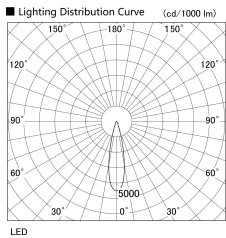

Item no. US004-0820S9035

Series Name: Spike type landscape spotlight

Installation Type	Spike type
Fixture wattage	7.2W
Beam angle	24 deg
Color Temp.	3500K
CRI	Ra>90
Luminous	491 lm
Body	Die-cast aluminum alloy
Body finish	N/A
Trim finish	Silver
Reflector finish	N/A
IP Rate	IP65
Light source	COB module
Input Voltage	AC220~240V
Dimming Type	Non-Dimmable
Certificate	CE, CCC
Cut Hole	N/A