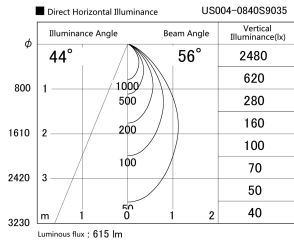

Item no. US004-0840S9035

Series Name: Spike type landscape spotlight

Installation	Spike type
Type	
Fixture wattage	7.2W
Beam angle	56 deg
Color Temp.	3500K
CRI	Ra>90
Luminous	613 lm
Body	Die-cast aluminum alloy
Body finish	N/A
Trim finish	Silver
Reflector finish	N/A
IP Rate	IP65
Light source	COB module
Input Voltage	AC220~240V
Dimming Type	Non-Dimmable
Certificate	CE, CCC
Cut Hole	N/A