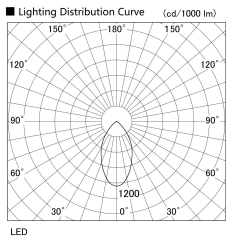

Item no. US004-0840S9035

Series Name: Spike type landscape spotlight

Installation	Spike type
Type	
Fixture wattage	7.2W
Beam angle	56 deg
Color Temp.	3500K
CRI	Ra>90
Luminous	613 lm
Body	Die-cast aluminum alloy
Body finish	N/A
Trim finish	Silver
Reflector finish	N/A
IP Rate	IP65
Light source	COB module
Input Voltage	AC220~240V
Dimming Type	Non-Dimmable
Certificate	CE, CCC
Cut Hole	N/A