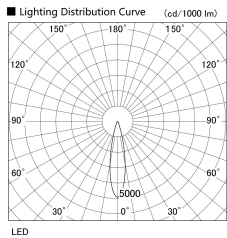

Item no. US004-1020S9035

Series Name: Spike type landscape spotlight

Installation	Spike type
Type	Spike type landscape spotlight
Fixture wattage	10.2W
Beam angle	22 deg
Color Temp.	3500K
CRI	Ra>90
Luminous	714 lm
Body	Die-cast aluminum alloy
Body finish	N/A
Trim finish	Silver
Reflector finish	N/A
IP Rate	IP65
Light source	COB module
Input Voltage	AC220~240V
Dimming Type	Non-Dimmable
Certificate	CE, CCC
Cut Hole	N/A