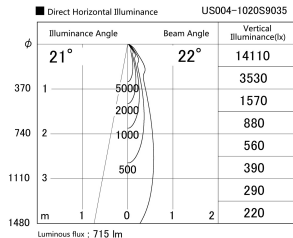

Item no. US004-1020S9035

Series Name: Spike type landscape spotlight

Installation	Spike type
Type	Spike type landscape spotlight
Fixture wattage	10.2W
Beam angle	22 deg
Color Temp.	3500K
CRI	Ra>90
Luminous	714 lm
Body	Die-cast aluminum alloy
Body finish	N/A
Trim finish	Silver
Reflector finish	N/A
IP Rate	IP65
Light source	COB module
Input Voltage	AC220~240V
Dimming Type	Non-Dimmable
Certificate	CE, CCC
Cut Hole	N/A