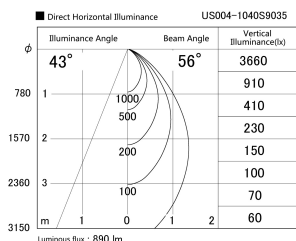

Item no. US004-1040S9035

Series Name: Spike type landscape spotlight

Installation	Spike type
Type	
Fixture wattage	10.2W
Beam angle	56 deg
Color Temp.	3500K
CRI	Ra>90
Luminous	888 lm
Body	Die-cast aluminum alloy
Body finish	N/A
Trim finish	Silver
Reflector finish	N/A
IP Rate	IP65
Light source	COB module
Input Voltage	AC220~240V
Dimming Type	Non-Dimmable
Certificate	CE, CCC
Cut Hole	N/A