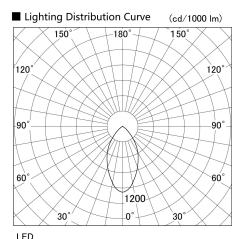

Item no. US004-1040S9035

Series Name: Spike type landscape spotlight

Installation	Spike type
Type	
Fixture wattage	10.2W
Beam angle	56 deg
Color Temp.	3500K
CRI	Ra>90
Luminous	888 lm
Body	Die-cast aluminum alloy
Body finish	N/A
Trim finish	Silver
Reflector finish	N/A
IP Rate	IP65
Light source	COB module
Input Voltage	AC220~240V
Dimming Type	Non-Dimmable
Certificate	CE, CCC
Cut Hole	N/A