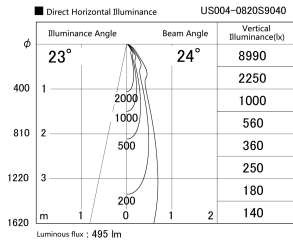

Item no. US004-0820S9040

Series Name: Spike type landscape spotlight

Installation	Spike type
Type	Spike type landscape spotlight
Fixture wattage	7.2W
Beam angle	24 deg
Color Temp.	4000K
CRI	Ra>90
Luminous	496 lm
Body	Die-cast aluminum alloy
Body finish	N/A
Trim finish	Silver
Reflector finish	N/A
IP Rate	IP65
Light source	COB module
Input Voltage	AC220~240V
Dimming Type	Non-Dimmable
Certificate	CE, CCC
Cut Hole	N/A