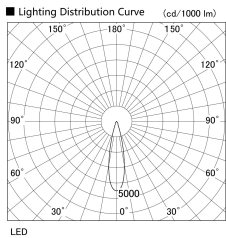

Item no. US004-0820S9040

Series Name: Spike type landscape spotlight

Installation	Spike type
Type	Spike type landscape spotlight
Fixture wattage	7.2W
Beam angle	24 deg
Color Temp.	4000K
CRI	Ra>90
Luminous	496 lm
Body	Die-cast aluminum alloy
Body finish	N/A
Trim finish	Silver
Reflector finish	N/A
IP Rate	IP65
Light source	COB module
Input Voltage	AC220~240V
Dimming Type	Non-Dimmable
Certificate	CE, CCC
Cut Hole	N/A