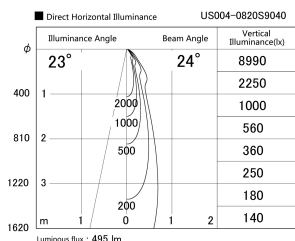

Item no. US004-0820S9040

Series Name: Spike type landscape spotlight

Installation	Spike type
Type	
Fixture wattage	7.2W
Beam angle	24 deg
Color Temp.	4000K
CRI	Ra>90
Luminous	496 lm
Body	Die-cast aluminum alloy
Body finish	N/A
Trim finish	Silver
Reflector finish	N/A
IP Rate	IP65
Light source	COB module
Input Voltage	AC220~240V
Dimming Type	Non-Dimmable
Certificate	CE, CCC
Cut Hole	N/A