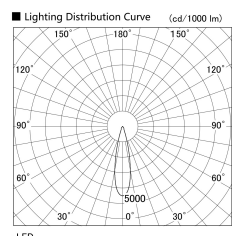

Item no. US004-0820S9040

Series Name: Spike type landscape spotlight

Installation	Spike type
Type	
Fixture wattage	7.2W
Beam angle	24 deg
Color Temp.	4000K
CRI	Ra>90
Luminous	496 lm
Body	Die-cast aluminum alloy
Body finish	N/A
Trim finish	Silver
Reflector finish	N/A
IP Rate	IP65
Light source	COB module
Input Voltage	AC220~240V
Dimming Type	Non-Dimmable
Certificate	CE, CCC
Cut Hole	N/A