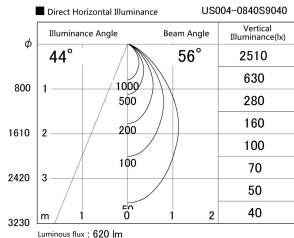

Item no. US004-0840S9040

Series Name: Spike type landscape spotlight

Installation	Spike type
Type	Spike type landscape spotlight
Fixture wattage	7.2W
Beam angle	56 deg
Color Temp.	4000K
CRI	Ra>90
Luminous	619 lm
Body	Die-cast aluminum alloy
Body finish	N/A
Trim finish	Silver
Reflector finish	N/A
IP Rate	IP65
Light source	COB module
Input Voltage	AC220~240V
Dimming Type	Non-Dimmable
Certificate	CE, CCC
Cut Hole	N/A