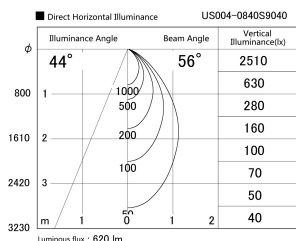

Item no. US004-0840S9040

Series Name: Spike type landscape spotlight

Installation	Spike type
Type	
Fixture wattage	7.2W
Beam angle	56 deg
Color Temp.	4000K
CRI	Ra>90
Luminous	619 lm
Body	Die-cast aluminum alloy
Body finish	N/A
Trim finish	Silver
Reflector finish	N/A
IP Rate	IP65
Light source	COB module
Input Voltage	AC220~240V
Dimming Type	Non-Dimmable
Certificate	CE, CCC
Cut Hole	N/A