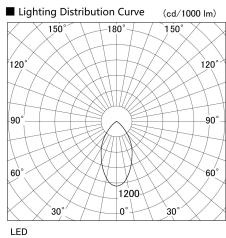

Item no. US004-0840S9040

Series Name: Spike type landscape spotlight

Installation	Spike type
Type	Spike type landscape spotlight
Fixture wattage	7.2W
Beam angle	56 deg
Color Temp.	4000K
CRI	Ra>90
Luminous	619 lm
Body	Die-cast aluminum alloy
Body finish	N/A
Trim finish	Silver
Reflector finish	N/A
IP Rate	IP65
Light source	COB module
Input Voltage	AC220~240V
Dimming Type	Non-Dimmable
Certificate	CE, CCC
Cut Hole	N/A