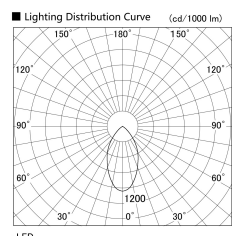

Item no. US004-0840S9040

Series Name: Spike type landscape spotlight

Installation	Spike type
Type	
Fixture wattage	7.2W
Beam angle	56 deg
Color Temp.	4000K
CRI	Ra>90
Luminous	619 lm
Body	Die-cast aluminum alloy
Body finish	N/A
Trim finish	Silver
Reflector finish	N/A
IP Rate	IP65
Light source	COB module
Input Voltage	AC220~240V
Dimming Type	Non-Dimmable
Certificate	CE, CCC
Cut Hole	N/A