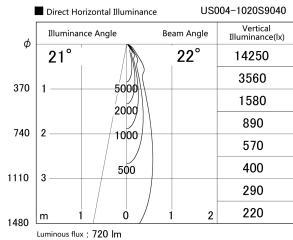

Item no. US004-1020S9040

Series Name: Spike type landscape spotlight

Installation Type	Spike type landscape spotlight
Fixture wattage	10.2W
Beam angle	22 deg
Color Temp.	4000K
CRI	Ra>90
Luminous	721 lm
Body	Die-cast aluminum alloy
Body finish	N/A
Trim finish	Silver
Reflector finish	N/A
IP Rate	IP65
Light source	COB module
Input Voltage	AC220~240V
Dimming Type	Non-Dimmable
Certificate	CE, CCC
Cut Hole	N/A