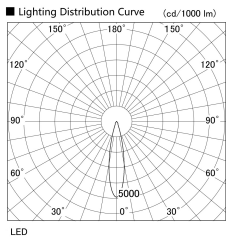

Item no. US004-1020S9040

Series Name: Spike type landscape spotlight

Installation Type	Spike type landscape spotlight
Fixture wattage	10.2W
Beam angle	22 deg
Color Temp.	4000K
CRI	Ra>90
Luminous	721 lm
Body	Die-cast aluminum alloy
Body finish	N/A
Trim finish	Silver
Reflector finish	N/A
IP Rate	IP65
Light source	COB module
Input Voltage	AC220~240V
Dimming Type	Non-Dimmable
Certificate	CE, CCC
Cut Hole	N/A